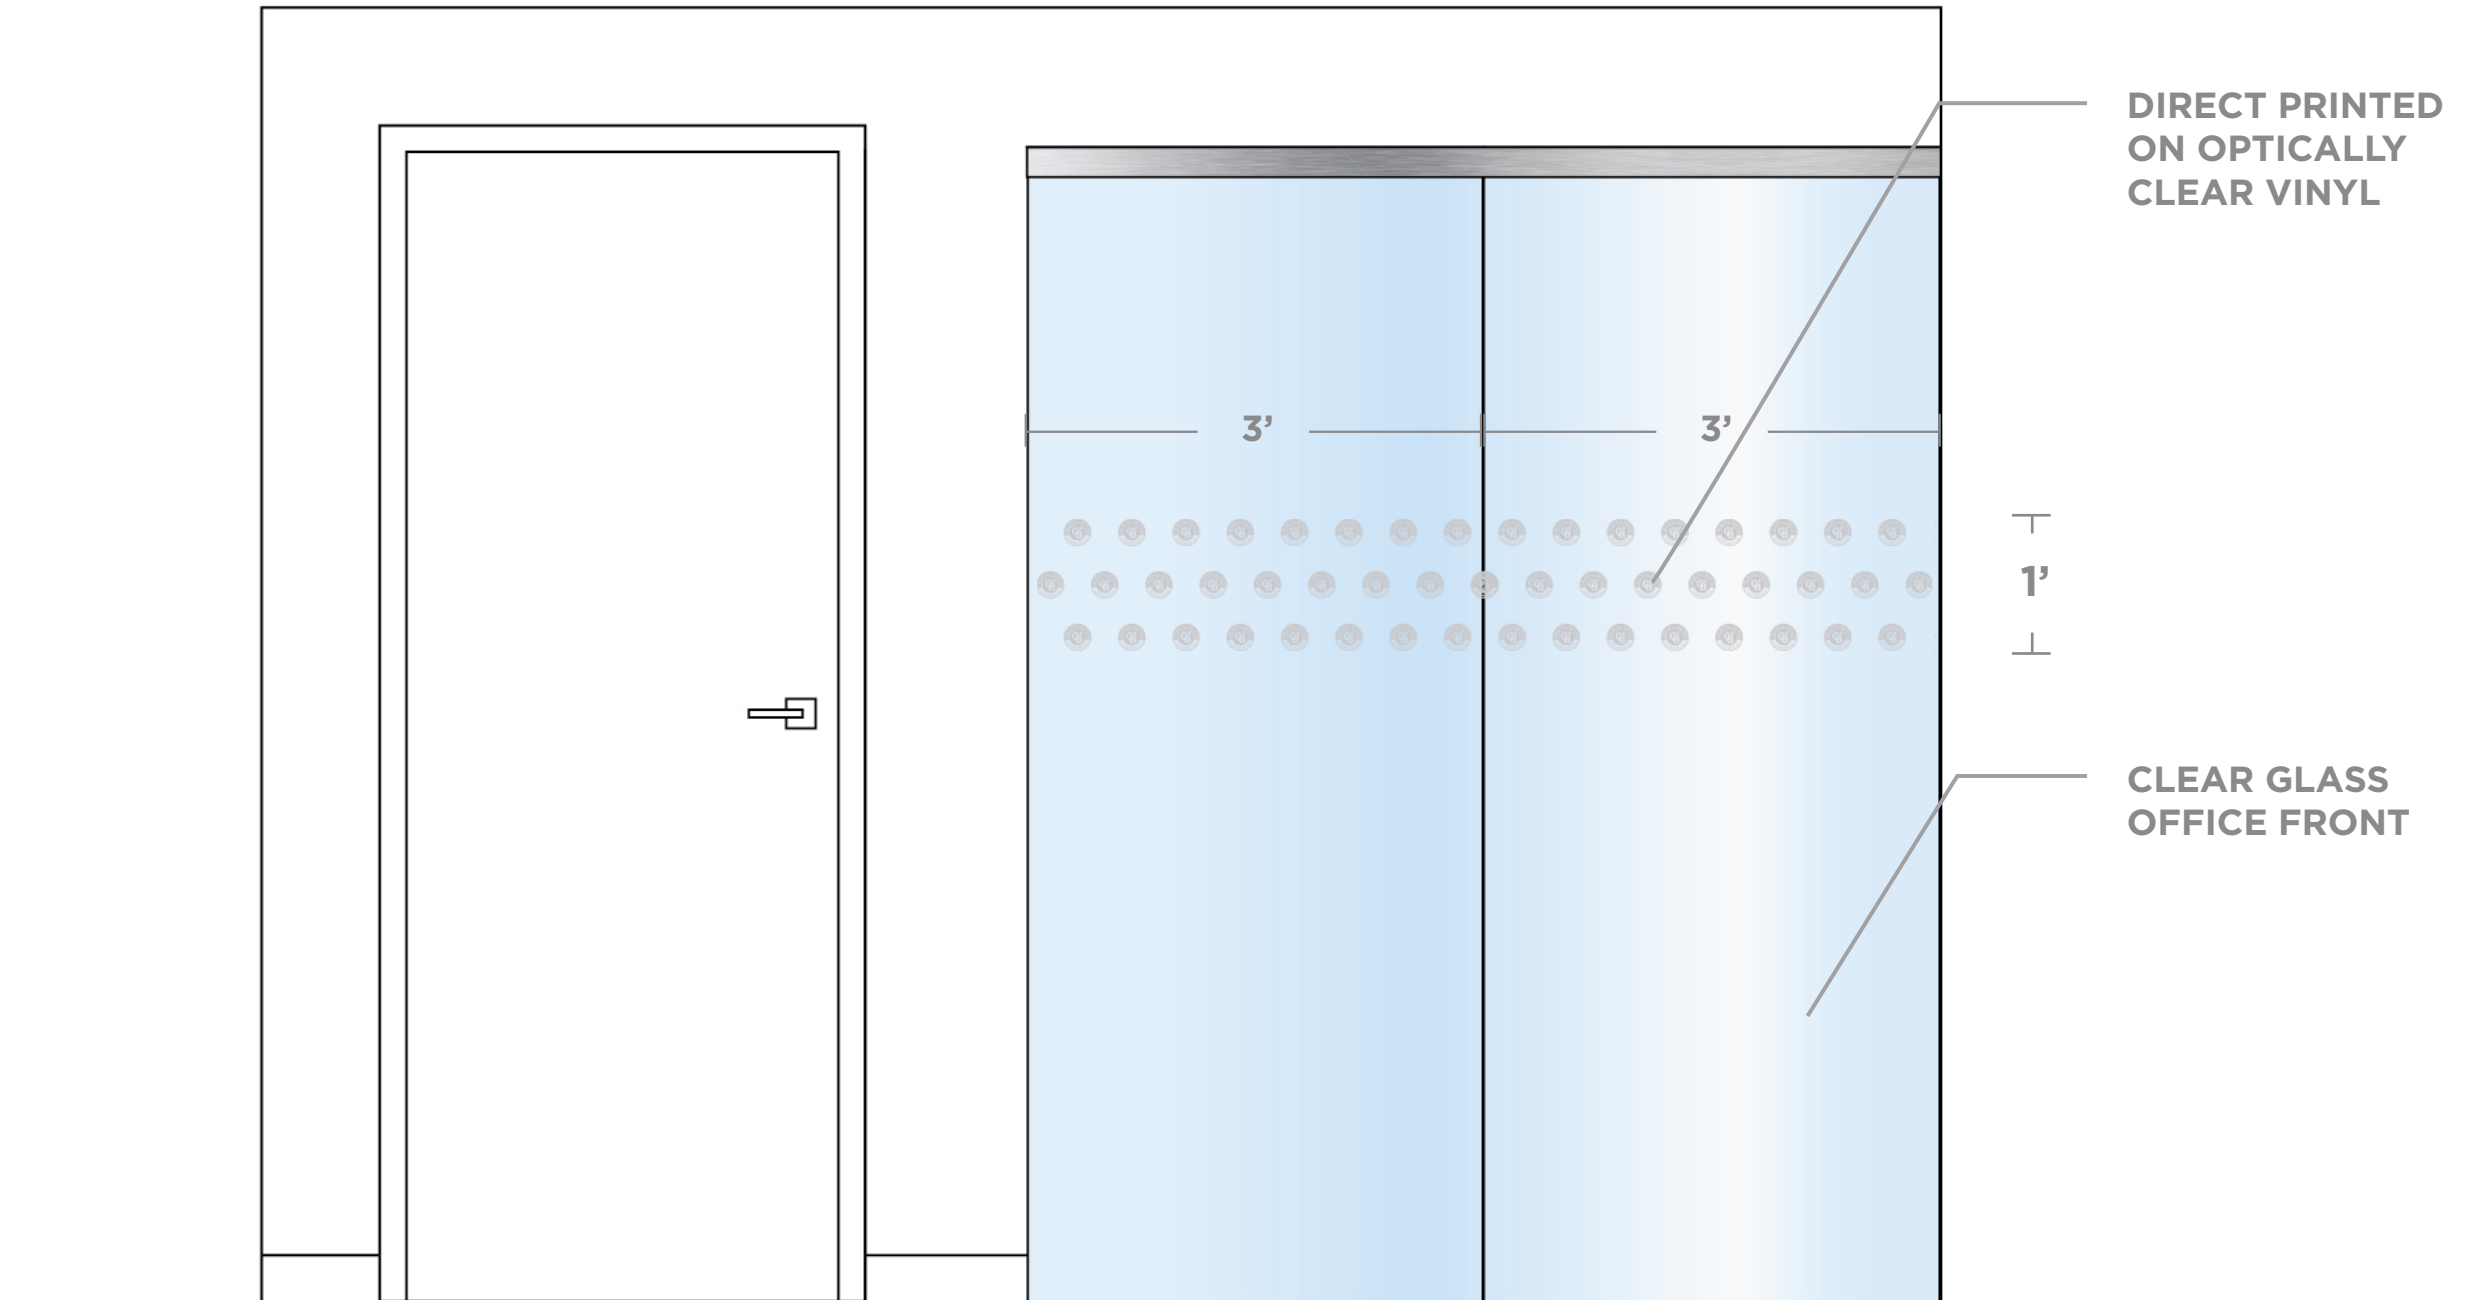

**GR-INT-11-A-CBC**

OPTION B - LOGO -  
SOLID BACKGROUND -  
DISTRACTION MARKING

**Please Note:**

All graphics are custom produced to order based on glass sizes.  
Please contact VGS for your custom proposal.