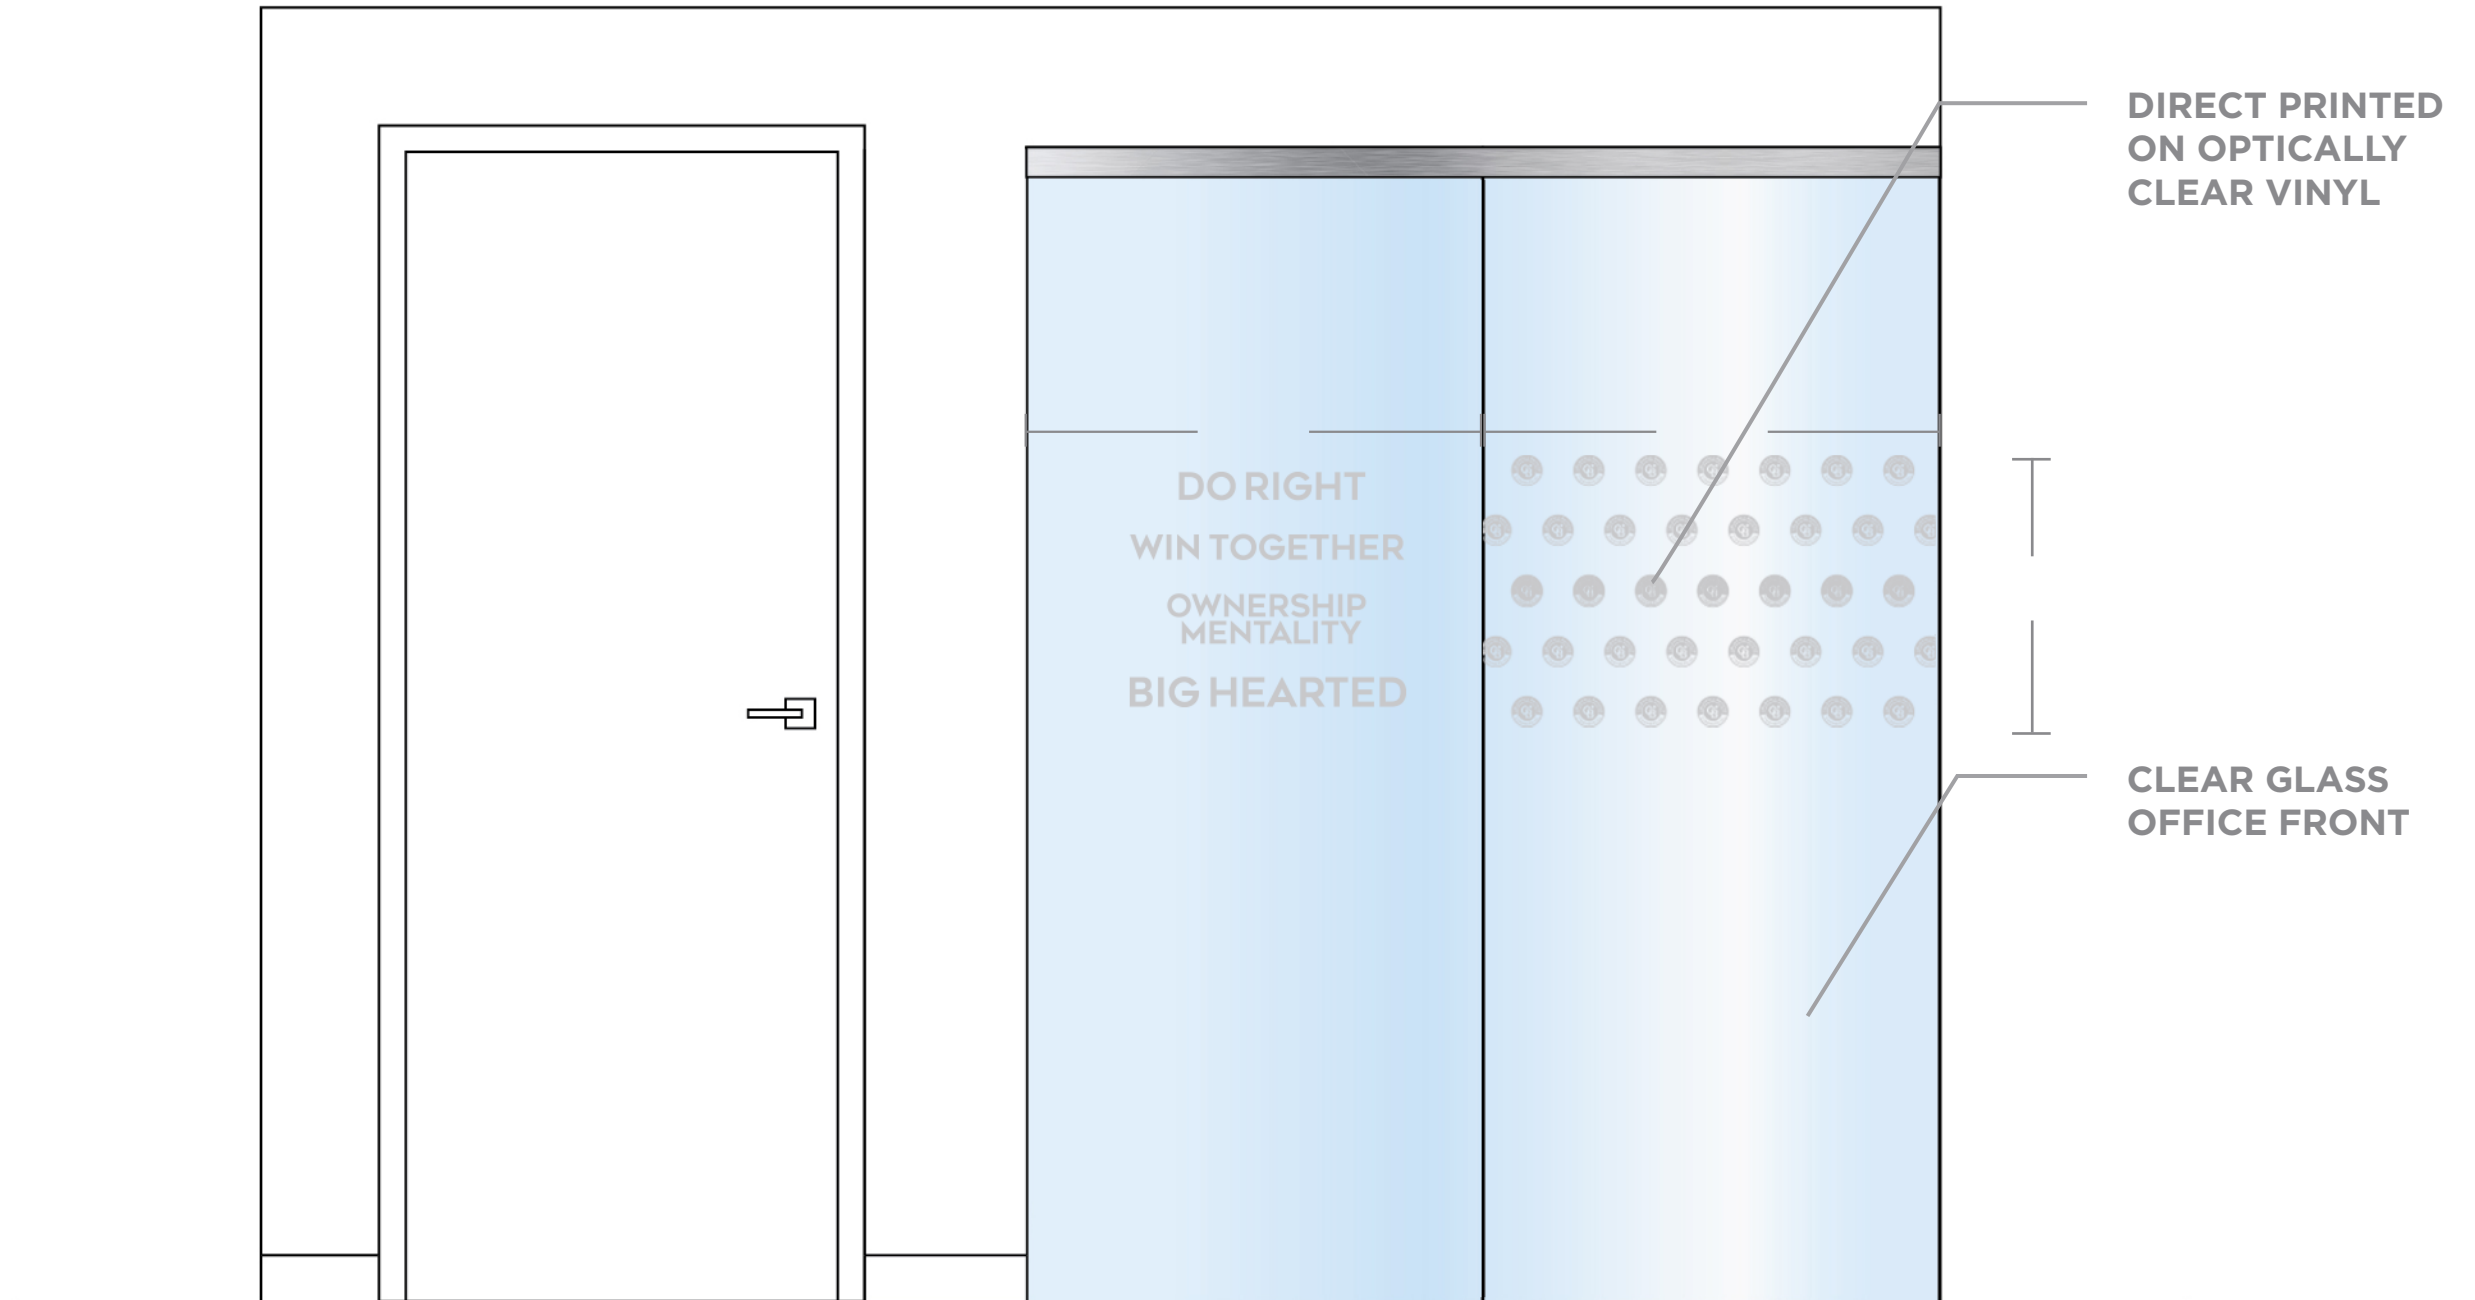

Please Note:

All graphics are custom produced to order based on glass sizes.

Please contact VGS for your custom proposal.

GR-INT-11-C-CBC