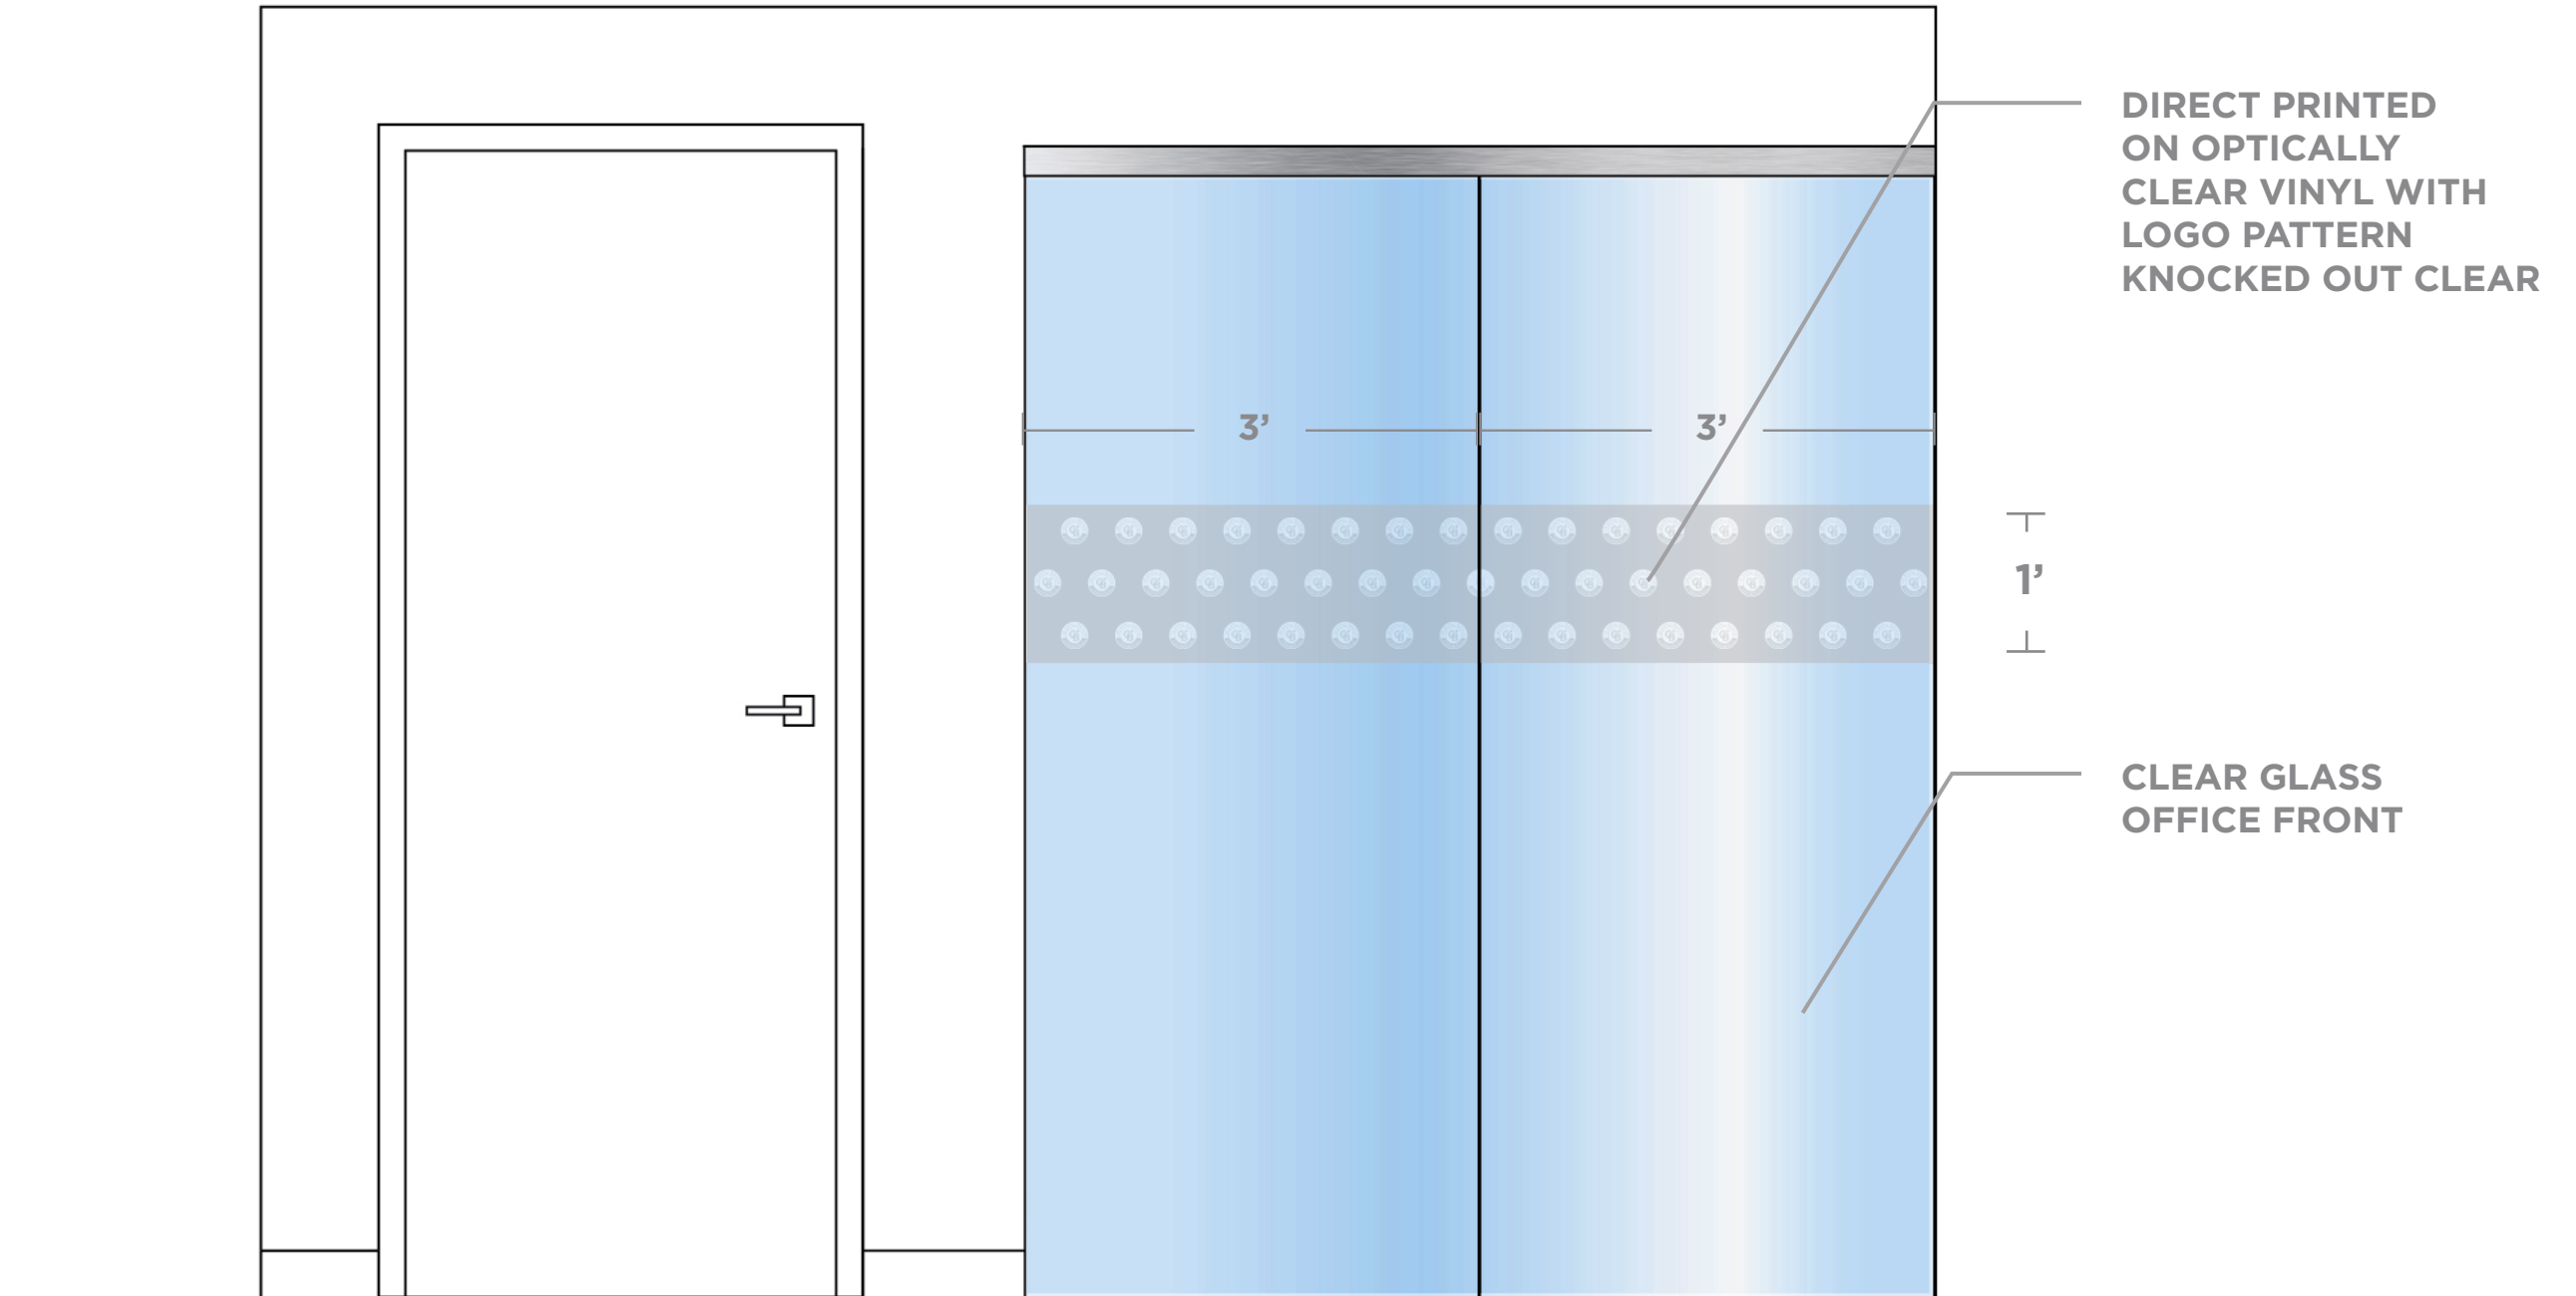

OPTION B - LOGO -
SOLID BACKGROUND -
DISTRACTION MARKING

Please Note:

All graphics are custom produced to order based on glass sizes.
Please contact VGS for your custom proposal.

GR-INT-11-B-CBC