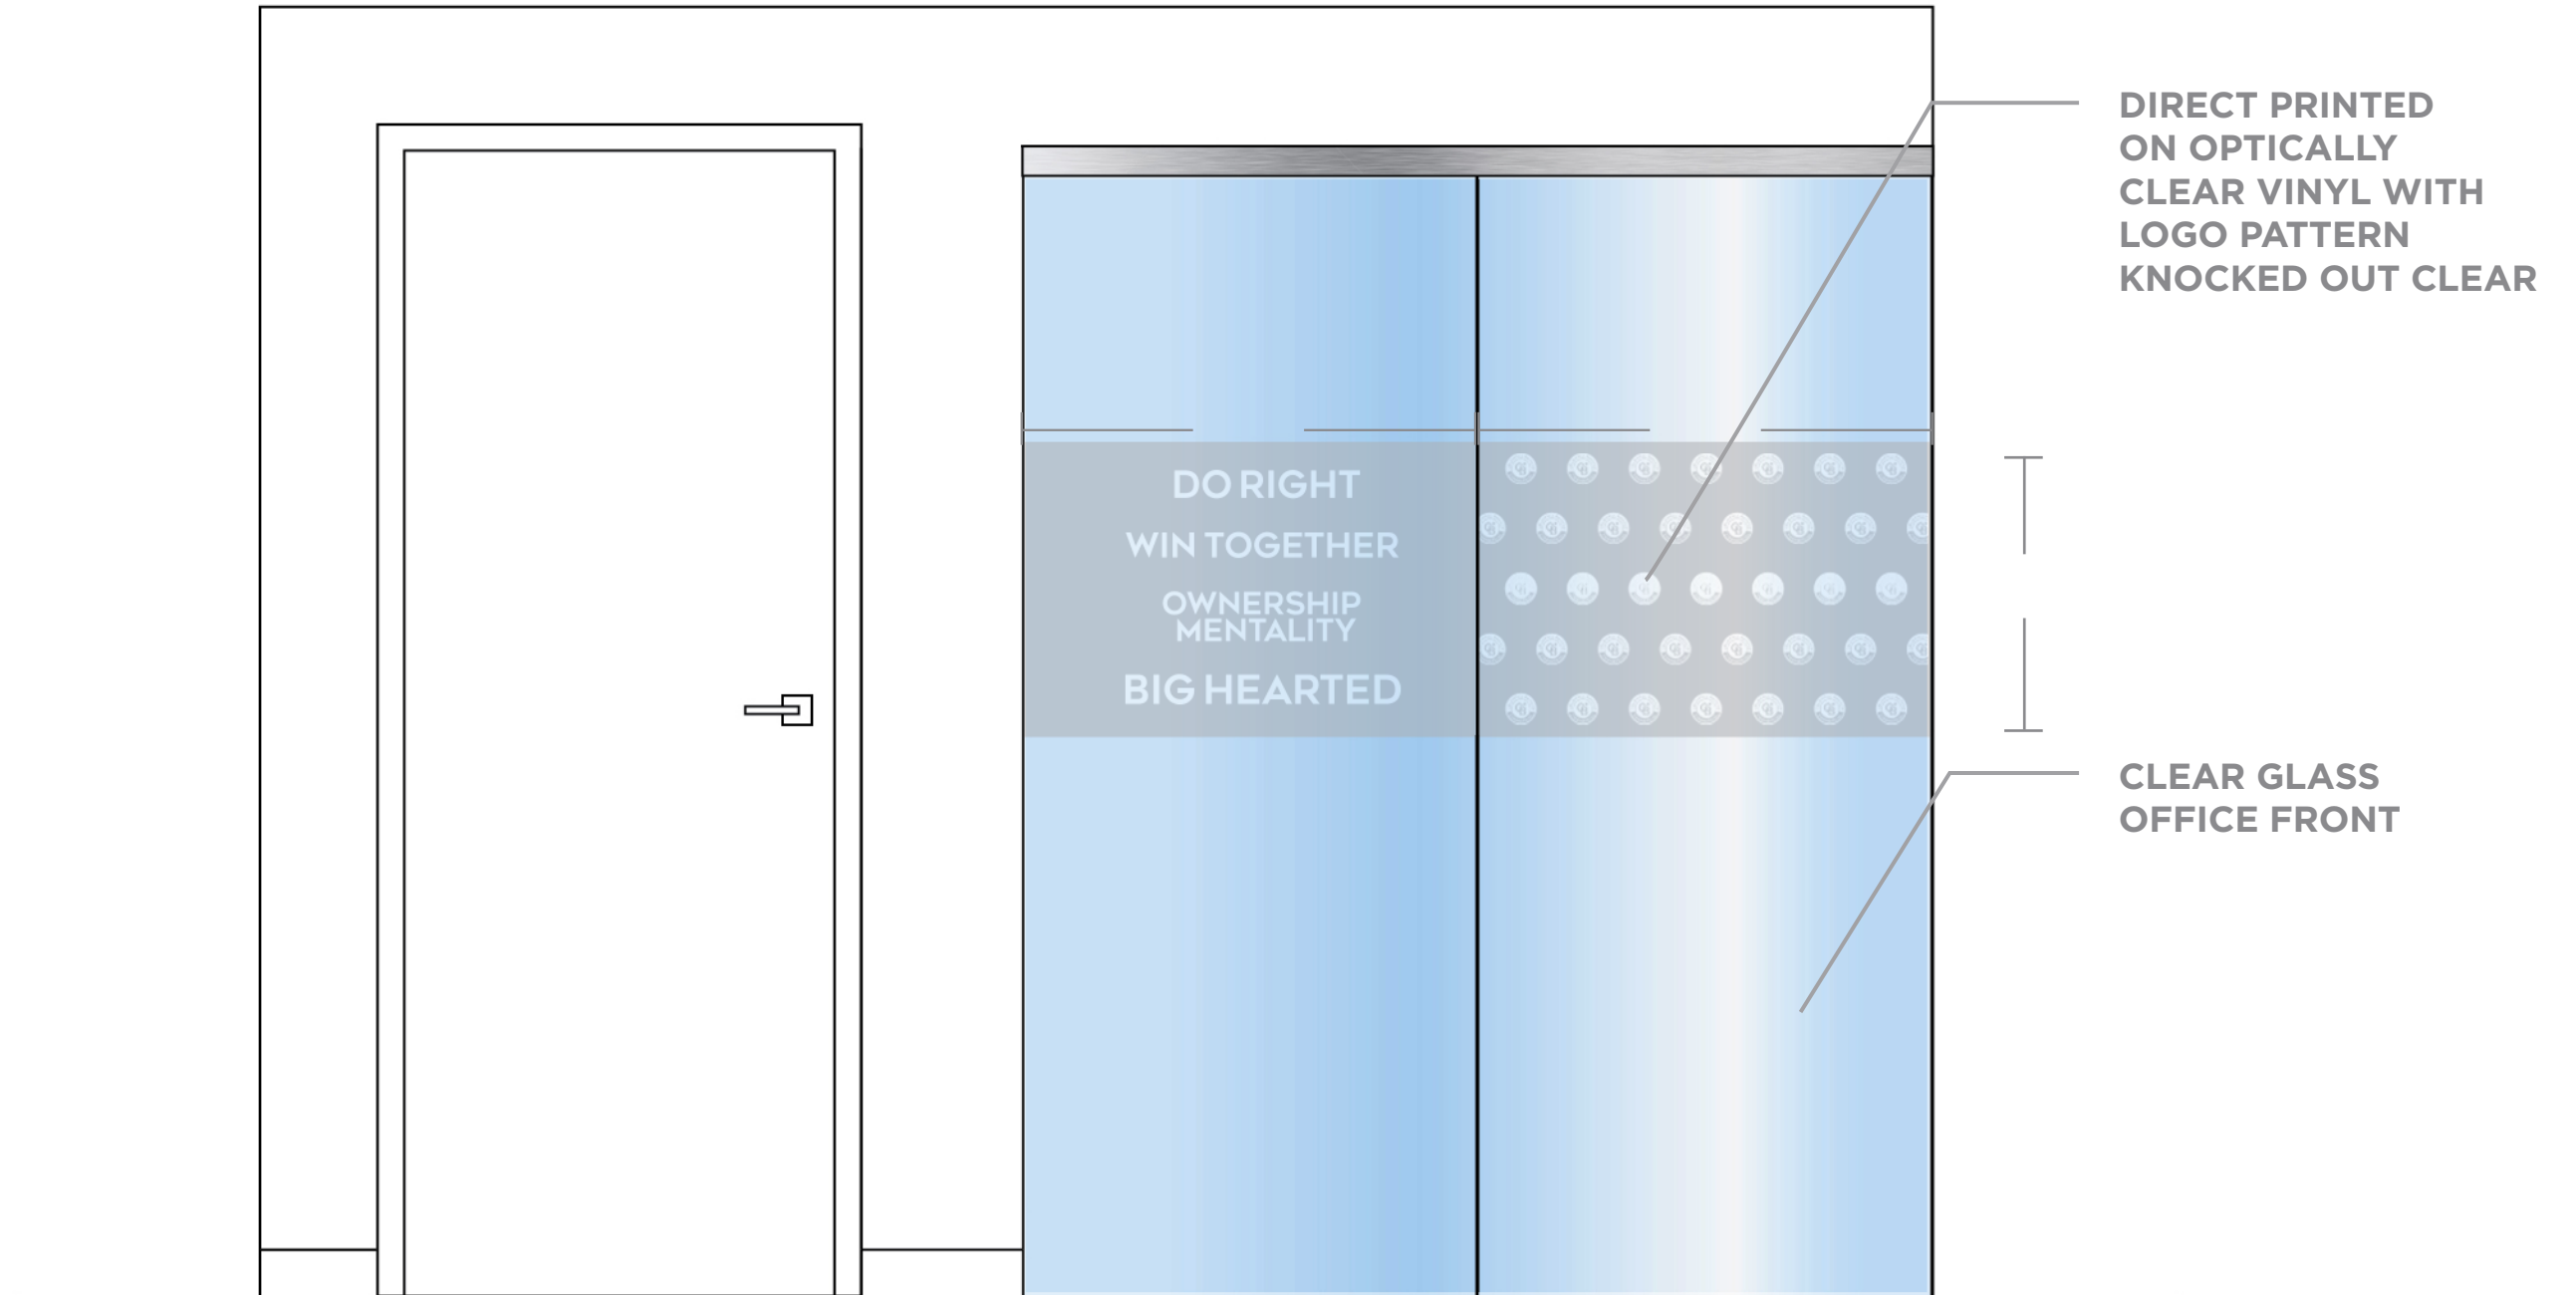

# **GRAPHIC COMMUNICATION SYSTEM**

COLDWELL BANKER COMMERCIAL

**ARROW WHITEBOARD**

**Please Note:**

This is framed art. Hanging hardware is included. Installation by owner. Minimum 6' wall space needed.