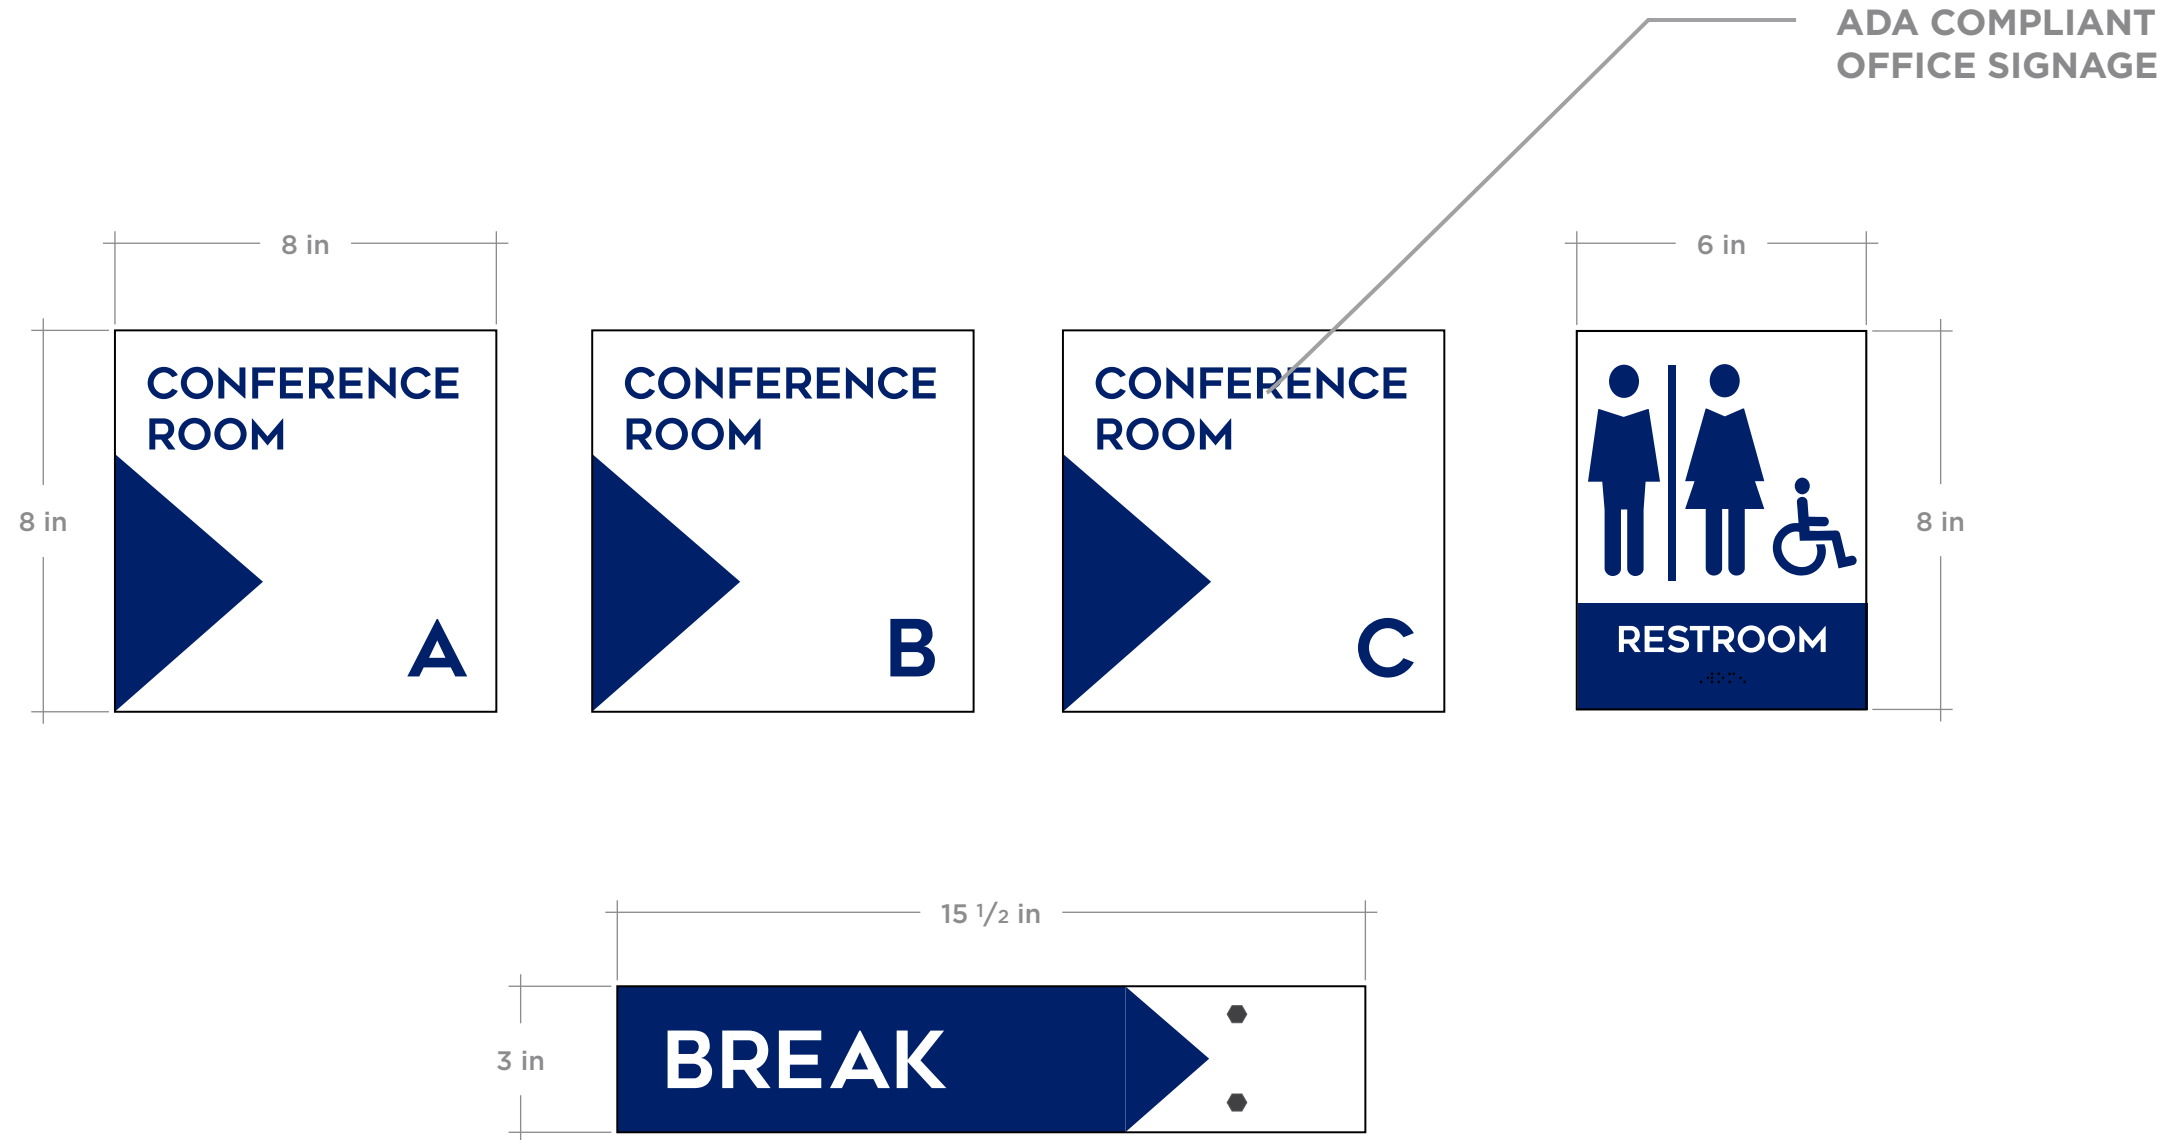

Please Note:

All graphics are custom produced to order.

GR-INT-13-CBC

Please contact VGS for your custom proposal.