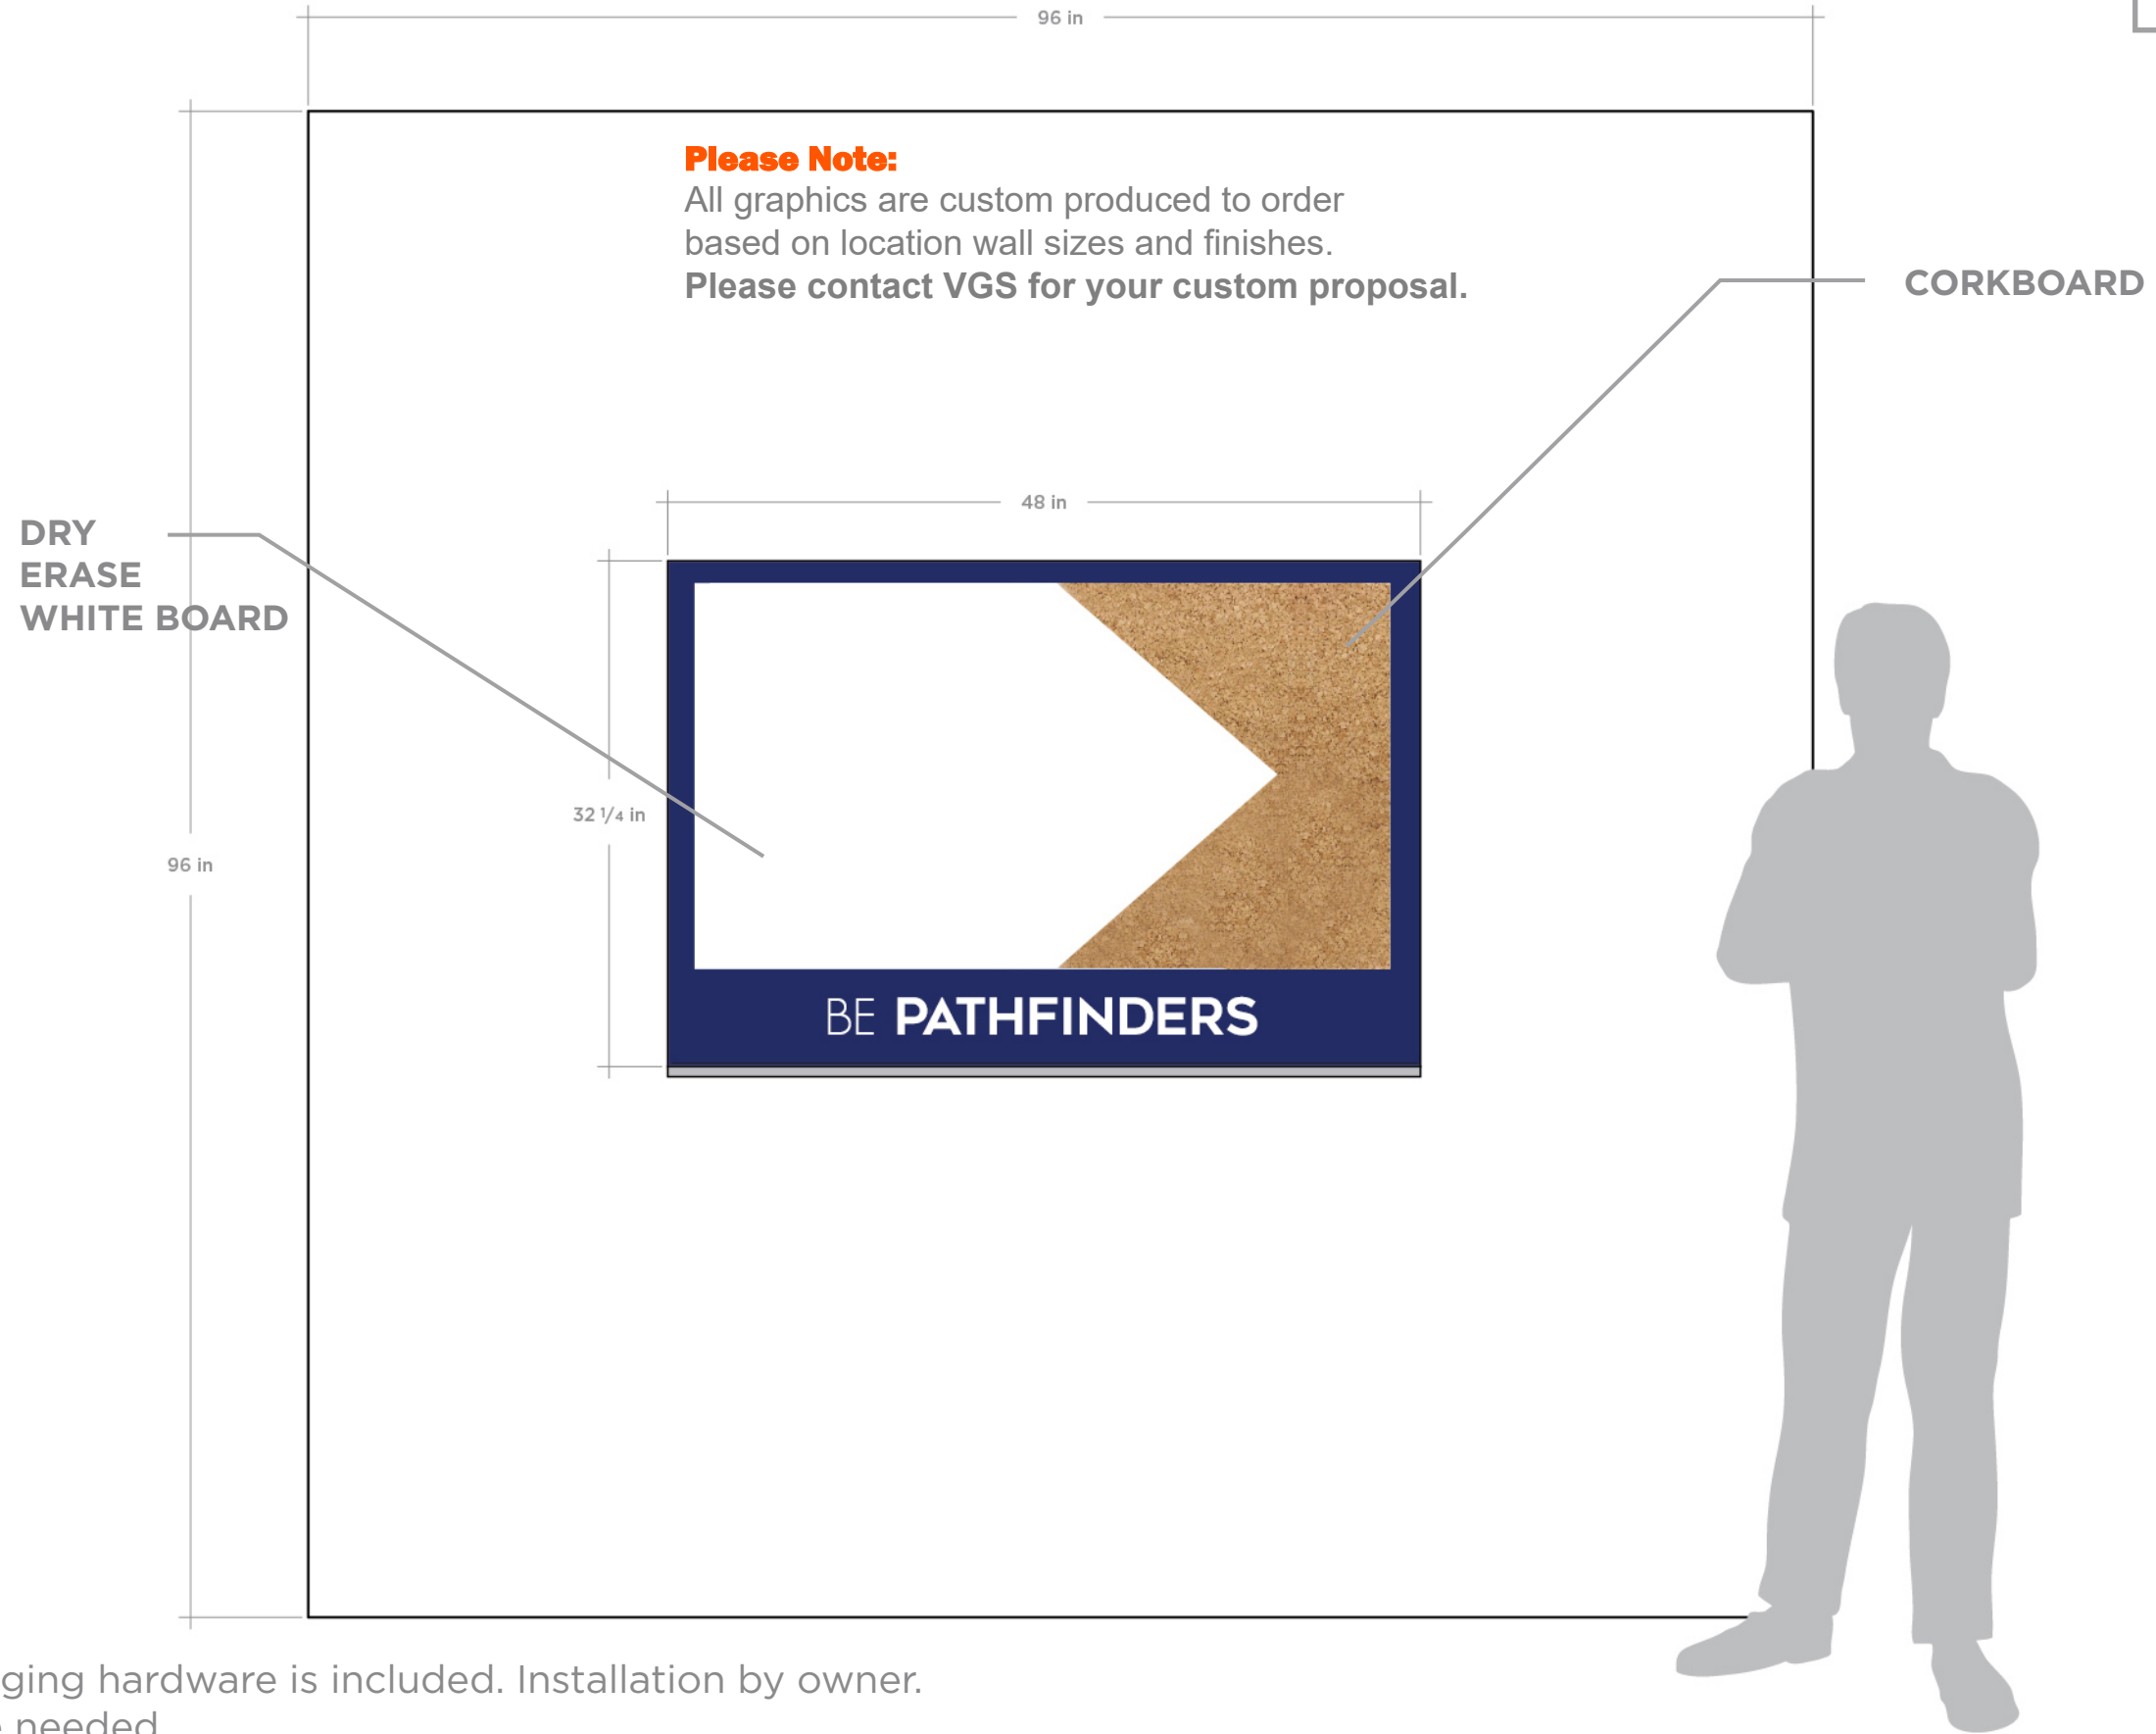

# **GRAPHIC COMMUNICATION SYSTEM**

COLDWELL BANKER COMMERCIAL

**ARROW WHITEBOARD**

**Please Note:**

This is framed art. Hanging hardware is included. Installation by owner. Minimum 6' wall space needed.